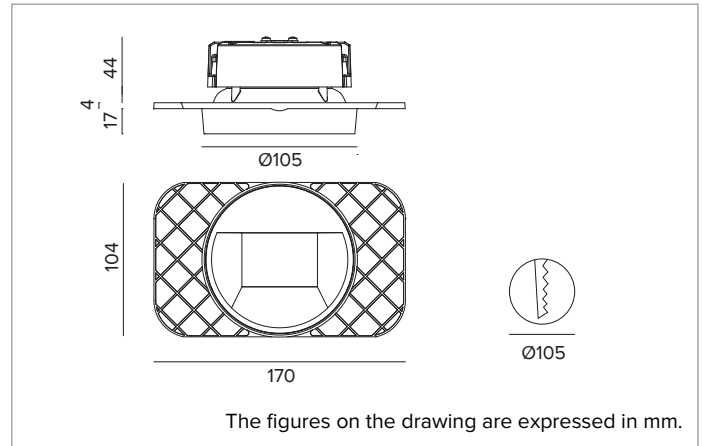

## Recessed LED Downlight in a trimless version

|               |                             | 3000K            | H(m)   | D1(m) | D2(m) | E <sub>max</sub> (lx) |
|---------------|-----------------------------|------------------|--------|-------|-------|-----------------------|
|               |                             | Ra90             | 43°    | 76°   |       |                       |
| Fixture Power | 18W                         | 1                | 0.86   | 1.66  | 972   |                       |
| Source Flux   | 2061lm                      | 2                | 1.72   | 3.31  | 243   |                       |
| Fixture Flux  | 1166lm                      | 3                | 2.58   | 4.97  | 108   |                       |
| Efficacy      | 64lm/W                      | 4                | 3.44   | 6.62  | 61    |                       |
| TS1395        | I <sub>max</sub> =540cd/klm | I <sub>max</sub> | 1113cd | 5     | 4.30  | 8.28 39               |